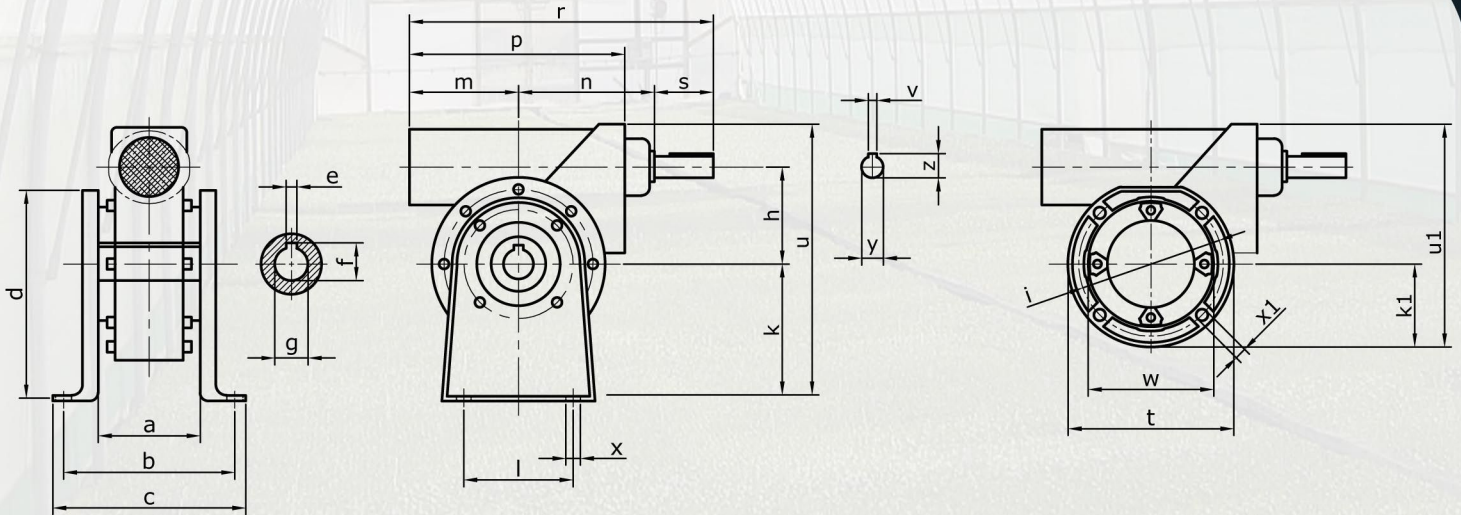

MODEL ALS 85

MODEL	a	b	c	d	e	f	g	h	i	k	k1	l	m	n	p	r	s	t	u	u1	v	y	z	w	x	x1
ALS 85	115	147	177	222	10	38,6	35	85	178	140	102	140	102	154	199	301	45	204	278	240	8	25	29	152	10	13